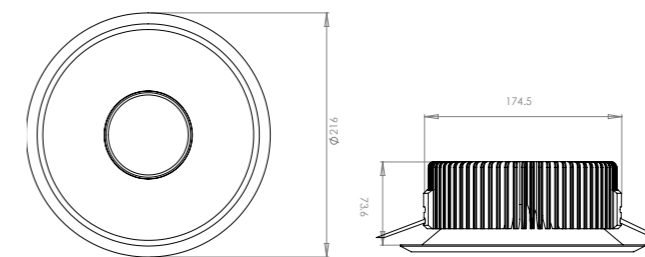

D2000 Curve LED downlight

Electrical:	<u>Wattage:</u> 30W	<u>Efficacy:</u> 67lm/W	<u>Dimming:</u> Yes*	<u>Lifetime:</u> 70,000hrs
Optical:	<u>Lumen output:</u> 2015lm	<u>Colour temperature:</u> 3000K	<u>Beam angle:</u> 55°	<u>Tru-Colour:</u> No
Physical:	<u>Hole cutout:</u> 180-200mm	<u>Gimbal angle:</u> N/A	<u>Warranty:</u> 7 years	<u>IP rating:</u> IP44
	<u>Type:</u> Downlight	<u>Fascia style:</u> N/A	<u>Body colour</u> ● Silver	<u>Fascia colour</u> ● White

Dimensions:

Product codes: D2000-CR-3K-55-W

• This ultra-bright, energy-efficient alternative to compact fluorescent dual PL and PAR downlights delivers efficacy, durability and brightness for large spaces.